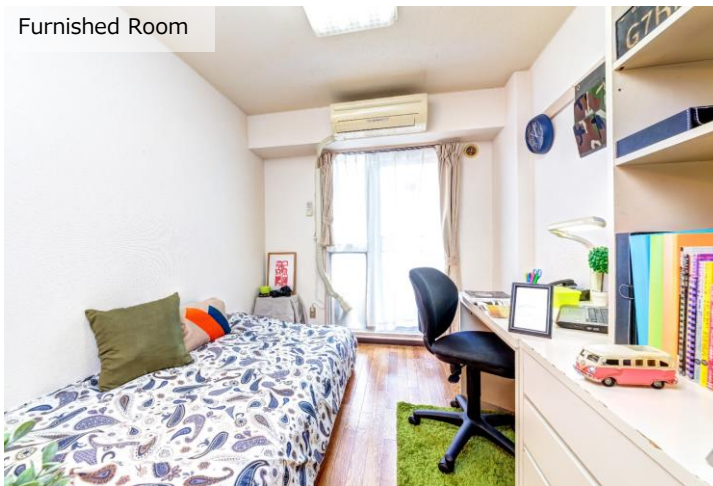

Breakfast

Dinner

For
International
Student

Information on Furnished Dormitories with Meal Service

☛ We offer a **special rate** for international students.

Furnished Room