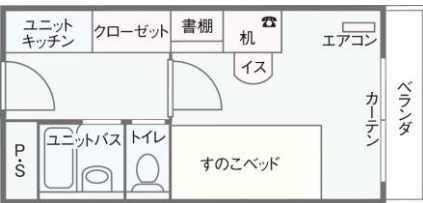

Please make an inquiry below if you have any questions regarding the contract.

[Contact] Kyoritsu Maintenance International Department

Female-
Only

Sophia Higashi Nakano Dormitory

Approx. 12 minutes to
Yotsuya Station by train

Dorm Name Sophia Higashi Nakano Dormitory
Capacity 80 people
Location 2-6-9 Higashi Nakano, Nakano, Tokyo 〒164-0003
Access 6-minute walk from JR Sobu Line "Higashi Nakano Station"
Structure 8-story reinforced concrete
Room 18.20m²